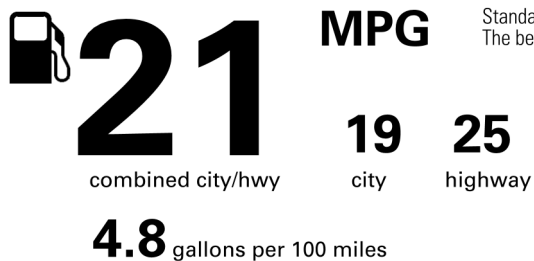

BASE MANUFACTURER'S SUGGESTED RETAIL PRICE \$56,070.00

OPTIONAL EQUIPMENT

FE	50 STATE EMISSIONS	
MR	Power Tilt/Slide Moonroof	850.00
63.	Floor Mats- All Weather- '4Runner'	248.00
6L.	Badge- Front Illuminated Bright Chrome	285.00
59.	Phone Charge USB Cable Kit	70.00
46.	Exhaust Upgrade- Cat Back TRD	1,395.00
43.	Cargo Lights- Interior D-Pillar	375.00
2B.	Door Panel Protectors- Interior Gray	135.00
R5.	Cargo Tray- All Weather '4Runner'	140.00
MF.	Mudguards- Fr +Rr Molded Black '4Runner'	175.00
G2.	Graphics- Hood +Rear +Doors- Topo Black	385.00
D8.	Towing- Ball Mount	65.00

Not Original - Copy

Created: 2026-05-08 21:02:31 (UTC)

EPA DOT Fuel Economy and Environment

Gasoline Vehicle

Fuel Economy

You spend \$3,250 more in fuel costs over 5 years compared to the average new vehicle.