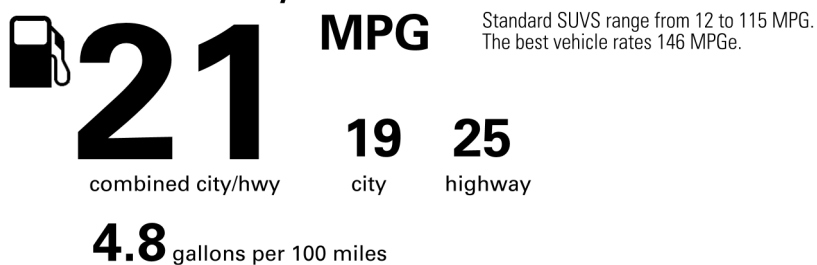

Not Original - Copy

Created: 2023-04 20:10:40 (UTC)

**EPA DOT Fuel Economy and Environment**

Gasoline Vehicle

**Fuel Economy**

**You spend \$3,250 more in fuel costs over 5 years** compared to the average new vehicle.